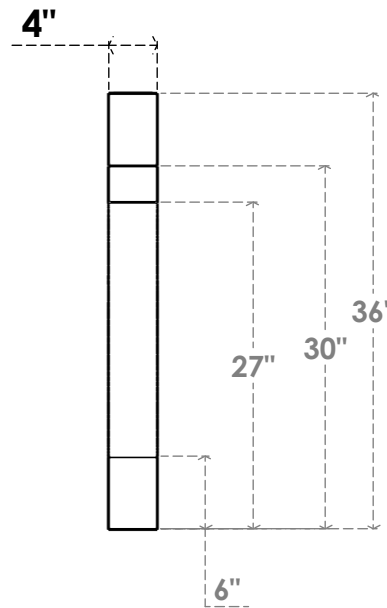

ITEM NUMBER: BRCPC040X28000X36000MRC

4"W X 28"D X 36"H MERCED ARCHITECTURAL GRADE PVC CLOSED KNEE BRACE

SIDE PROFILE

FRONT PROFILE

ISOMETRIC

EKENA MILLWORK
2300 WEST MAIN ST.
CLARKSVILLE, TX 75426
TOLL FREE: 866-607-0453
WWW.EKENAMILLWORK.COM