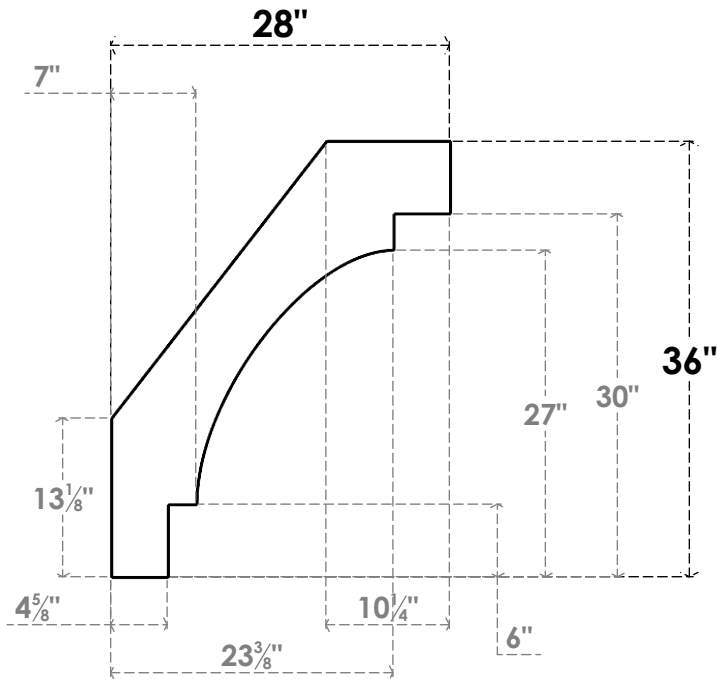

ITEM NUMBER: BRCPC040X28000X36000MRC

4"W X 28"D X 36"H MERCED ARCHITECTURAL GRADE PVC CLOSED KNEE BRACE

SIDE PROFILE

FRONT PROFILE

ISOMETRIC

EKENA MILLWORK
2300 WEST MAIN ST.
CLARKSVILLE, TX 75426
TOLL FREE: 866-607-0453
WWW.EKENAMILLWORK.COM